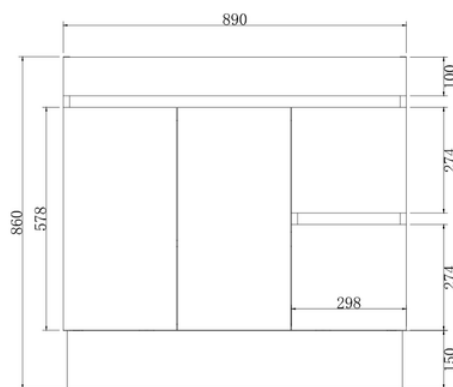

RenoSupplies

renosupplies.com.au