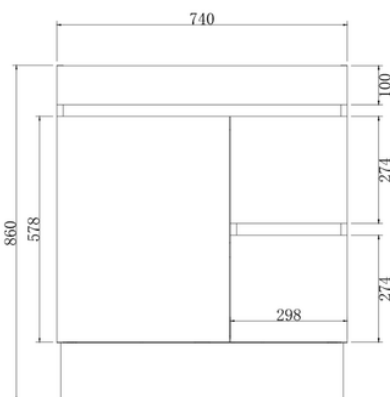

RenoSupplies

renosupplies.com.au