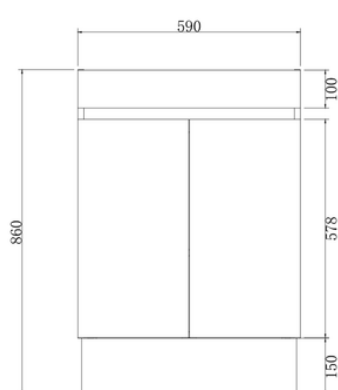

RenoSupplies

renosupplies.com.au