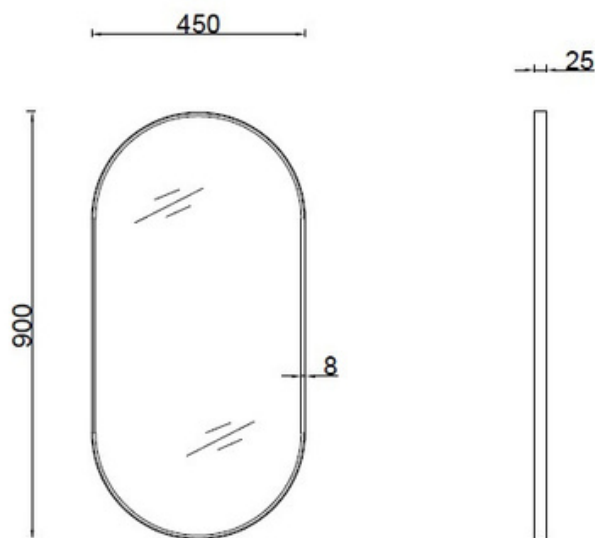

RenoSupplies

renosupplies.com.au