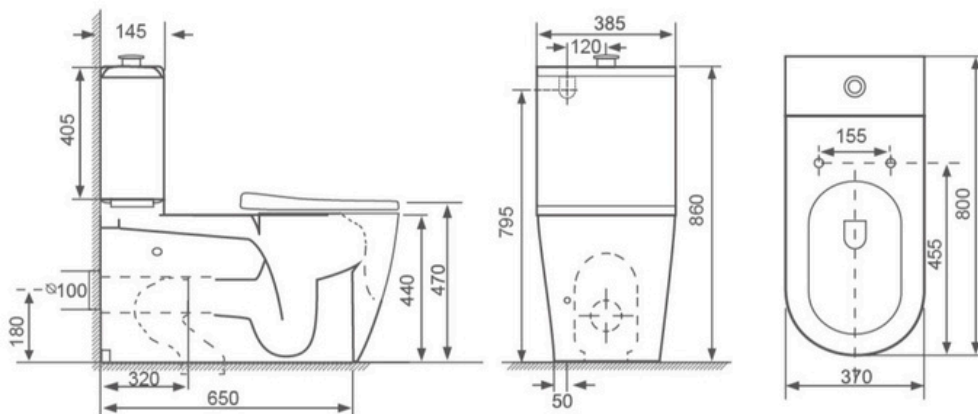

Rimless Back-to-Wall Care Toilet Suite

ATB33

Available in Gloss White

- **Sizes: 650 x 385 x 860mm**
- **Rimless Hygienic Flushing**
- **S Trap - 120 - 270mm**
- **Accessible compliance** - Can install for AS 1428.1:2021
- **Single Flap Grey Seat**
- **Raised flush buttons**
- **Universal Inlet** - Top or Bottom Inlet