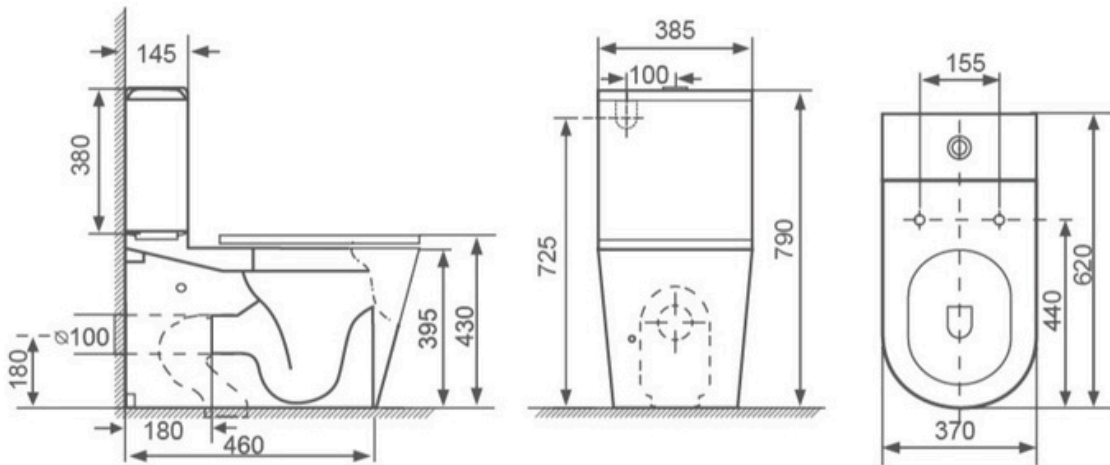

Rimless Back-to-Wall Toilet Suite

ATB32

Available in Gloss White

- **Sizes:** 620 x 385 x 790mm
- **Rimless Hygienic Flushing**
- **S Trap - 85 - 150mm**
- **Soft Close Seat:** UF quick release
- **Universal Inlet** - Top or Bottom Inlet
- **Round Push Buttons:** Chrome standard: Matt Black & Gloss White available