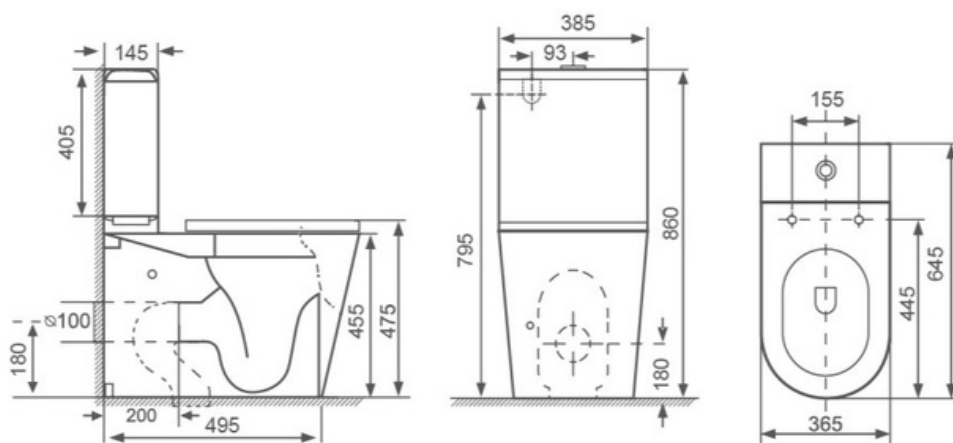

# Rimless Overheight Back-to-Wall Toilet Suite

ATB34

## Available in Gloss White

- **Sizes:** 495 x 385 x 860mm
- **Rimless Hygienic Flushing**
- **S Trap - 95 - 170mm**
- **Ambulant Compliant:** Can be installed to comply with Ambulant AS1428.1
- **Soft Close Seat:** UF quick release
- **Universal Inlet** - Top or Bottom Inlet
- **Round Push Buttons:** Chrome standard: Matt Black & Gloss White available