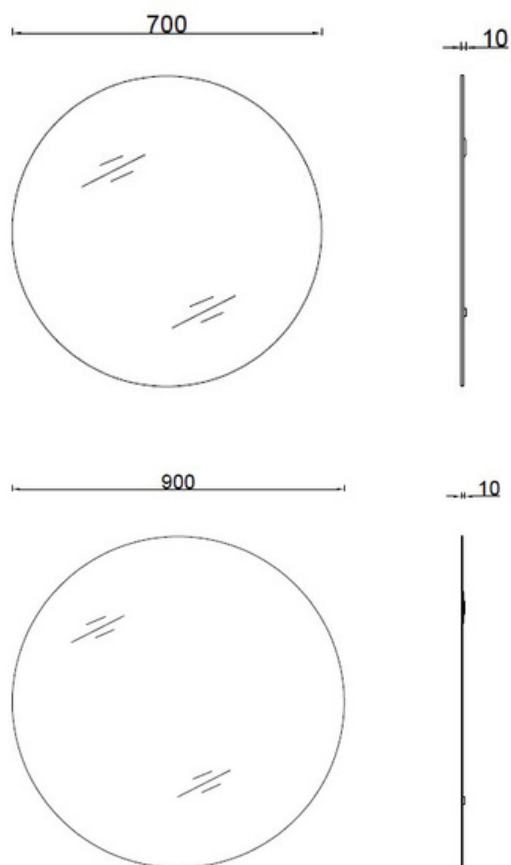

RenoSupplies

renosupplies.com.au