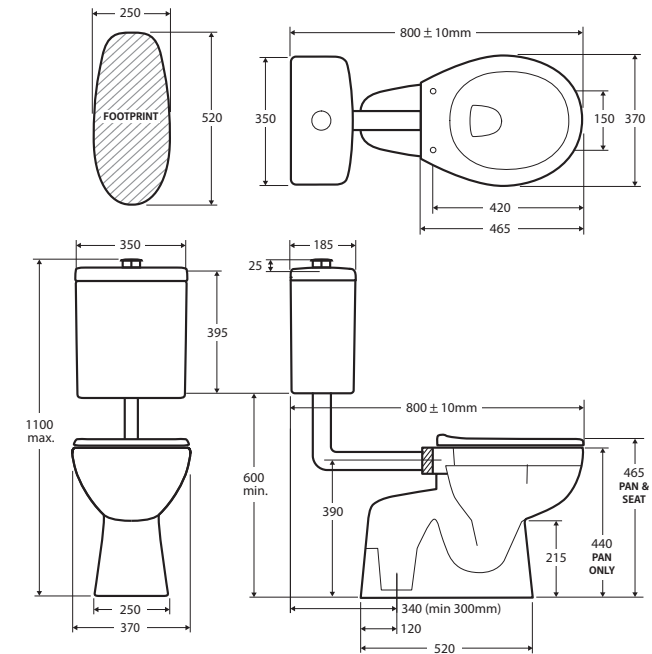

Stella Care ADJUSTABLE LINK TOILET SUITE

Features

- Can be installed for AS1428.1 Accessible compliance
- Extra height pan
- Gloss white finish
- Blue or grey raised flush buttons
- Blue or grey single flap seat
- High quality, R&T flush mechanism
- Left or right bottom inlet
- Concealed S-Trap only, 300-340mm set-out
- Includes concealed floor fixing screws
- **WELS 4 Star rated, 4.5L/3L (3.3L average flush)**

Available in

S-Trap 300-340
Grey Seat and
Flush Buttons
K001DG

S-Trap 300-340
Blue Seat and
Flush Buttons
K001D

Cleaning & Care

- Clean only with a soft cloth or sponge using warm water and mild soap or detergent. Do not use any abrasive cleaning materials.
- Do not use any solvents or corrosive liquids.

We aim to ensure that specifications are correct at the time of publication. All measurements are shown in millimetres. For ceramic products, please allow +/- 10 mm tolerance for manufacturing variance. Always use measurements of actual product received for final specification as the technical drawing may contain differences. Due to printing limitations, physical colour may vary from the image shown. Fienza reserves the right to make modifications without prior notice.